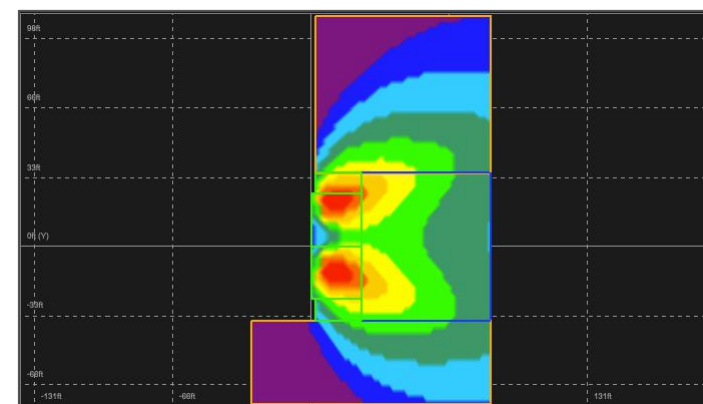

2 / 5

DATE
2-Nov-22 | SCALE
NO SCALE

FILENAME
HW SPEAKER PREDICTIONS.DWG

5000 HZ

10000 HZ

20000 HZ

40000 HZ

FRANKIE & CHARLIE
Terrifying You Since 1831