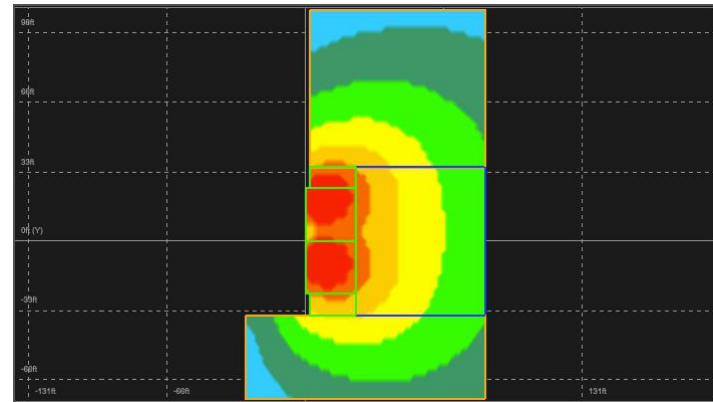

2 / 5

DATE
2-Nov-22 | SCALE
NO SCALE

FILENAME
HW SPEAKER PREDICTIONS.DWG

5000 HZ

10000 HZ

20000 HZ

40000 HZ

FRANKIE & CHARLIE
Terrifying You Since 1831