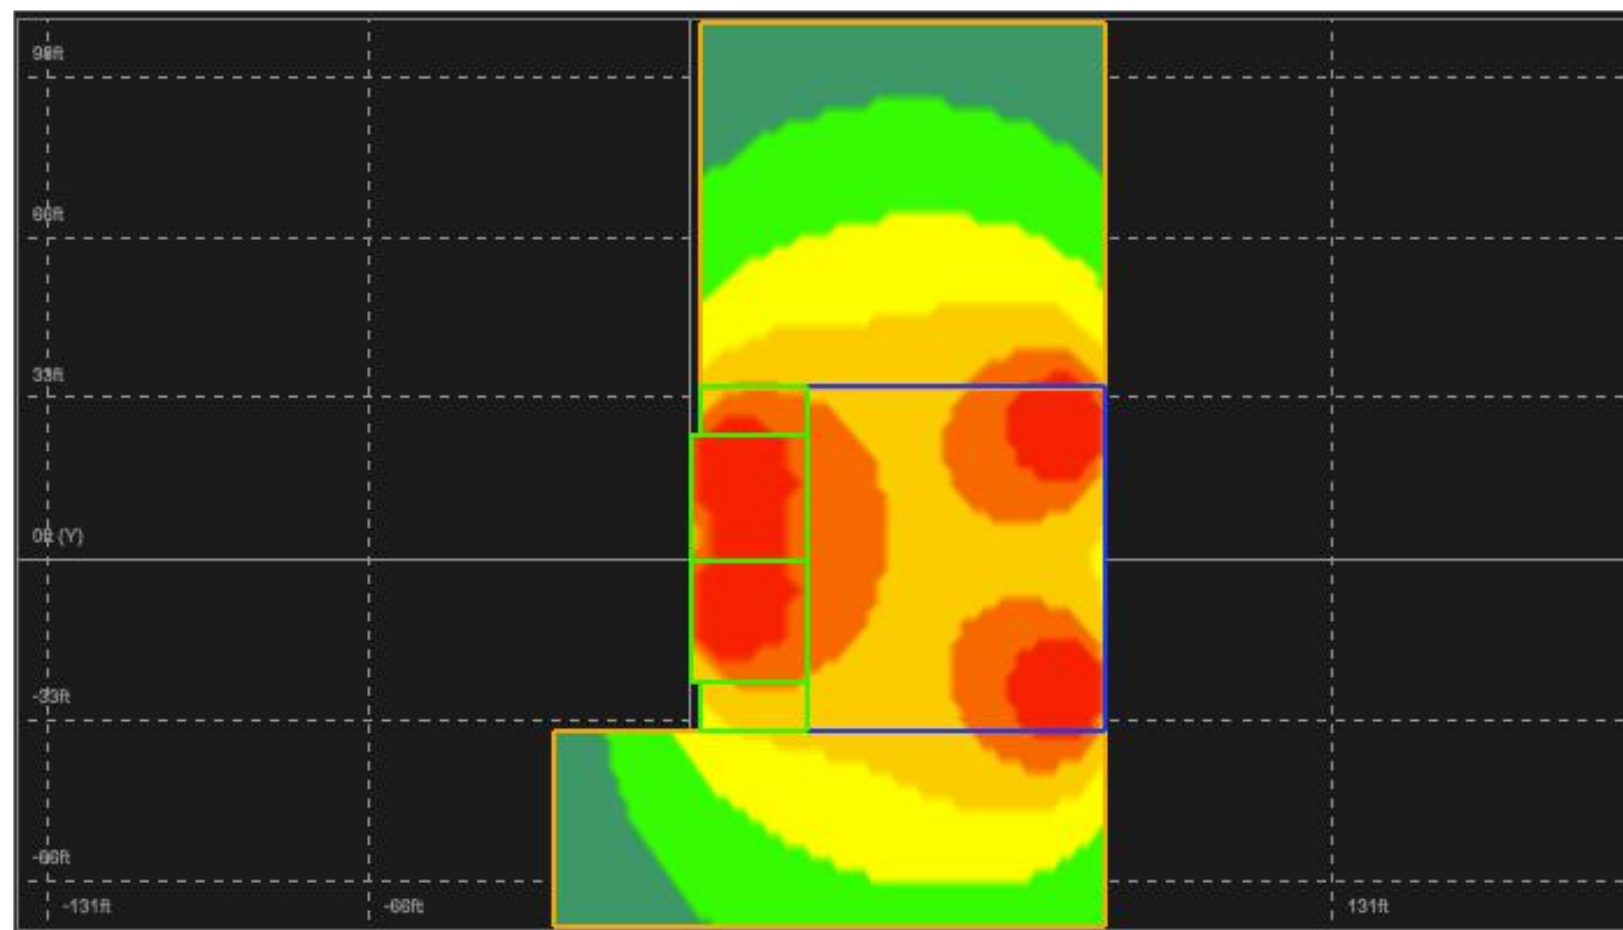

FRANKIE & CHARLIE
Terrifying You Since 1831

SHOW
HILLOWEEN

VENUE
HISTORIC MITCHELL
COUNTY COURTHOUSE

DESIGNER
MATTHEW KUPFERER

DRAFTER
JAEDON HARPE

NOTES

TITLE
SPEAKER
PREDICTIONS
SUBWOOFERS

PLATE

5 / 5

DATE
2-Nov-22

SCALE
NO SCALE

FILENAME
HW SPEAKER PREDICTIONS.DWG

50 HZ