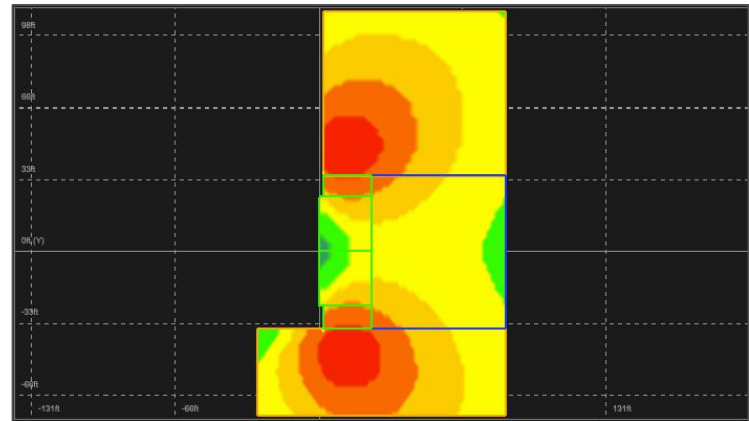

SHOW
HILLOWEEN

VENUE
HISTORIC MITCHELL
COUNTY COURTHOUSE

DESIGNER
MATTHEW KUPFERER

DRAFTER
JAEDON HARPE

NOTES

TITLE
SPEAKER
PREDICTIONS
OUTFILLS

PLATE

3 / 5

DATE
2-Nov-22

SCALE
NO SCALE

FILENAME
HW SPEAKER PREDICTIONS.DWG

5000 HZ

10000 HZ

20000 HZ

40000 HZ

FRANKIE & CHARLIE
Terrifying You Since 1831