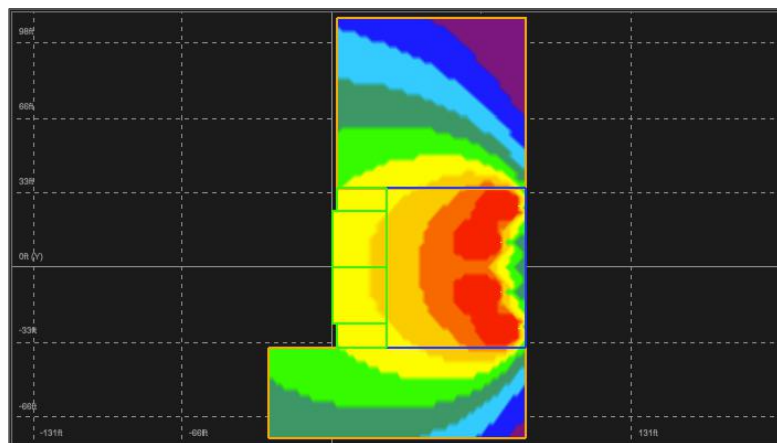

DATE
2-Nov-22

SCALE
NO SCALE

FILENAME
HW SPEAKER PREDICTIONS.DWG

5000 HZ

10000 HZ

20000 HZ

40000 HZ

FRANKIE & CHARLIE
Terrifying You Since 1831