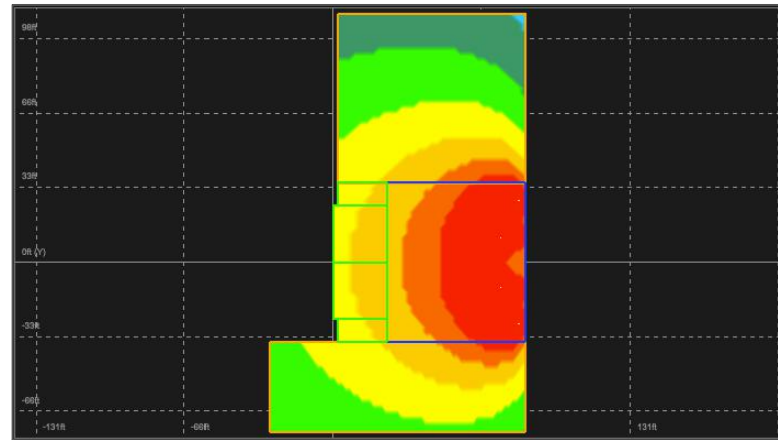

SHOW
HILLOWEEN

VENUE
HISTORIC MITCHELL
COUNTY COURTHOUSE

DESIGNER
MATTHEW KUPFERER

DRAFTER
JAEDON HARPE

NOTES

TITLE
SPEAKER
PREDICTIONS
SURROUNDS

PLATE

4
/ 5

DATE
2-Nov-22

SCALE
NO SCALE

FILENAME
HW SPEAKER PREDICTIONS.DWG

5000 HZ

10000 HZ

20000 HZ

40000 HZ

FRANKIE & CHARLIE
Terrifying You Since 1831