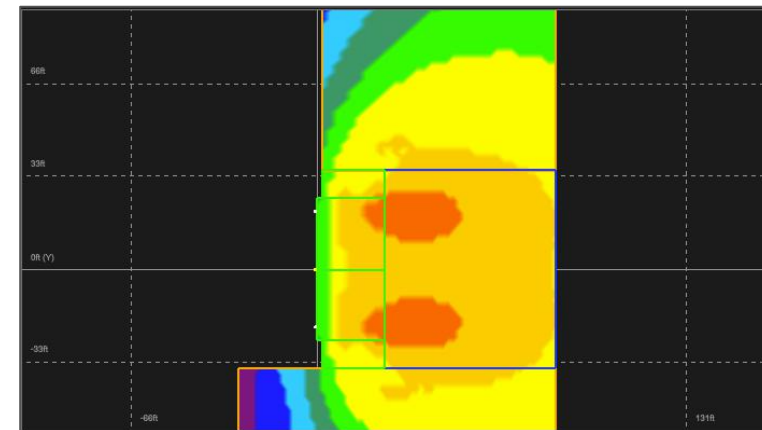

1 / 5

DATE
2-Nov-22

SCALE
NO SCALE

FILENAME
HW SPEAKER PREDICTIONS.DWG

5000 HZ

10000 HZ

20000 HZ

40000 HZ