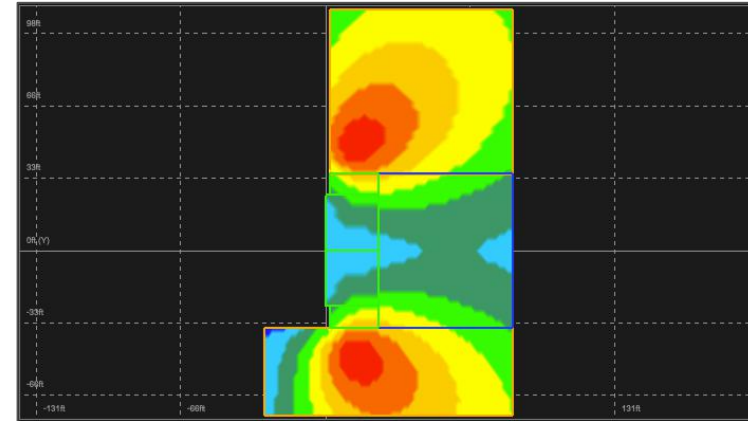

SHOW
HILLOWEEN

VENUE
HISTORIC MITCHELL
COUNTY COURTHOUSE

DESIGNER
MATTHEW KUPFERER

DRAFTER
JAEDON HARPE

NOTES

TITLE
SPEAKER
PREDICTIONS
OUTFILLS

PLATE

3 / 5

DATE
2-Nov-22

SCALE
NO SCALE

FILENAME
HW SPEAKER PREDICTIONS.DWG

5000 HZ

10000 HZ

20000 HZ

40000 HZ

FRANKIE & CHARLIE
Terrifying You Since 1831