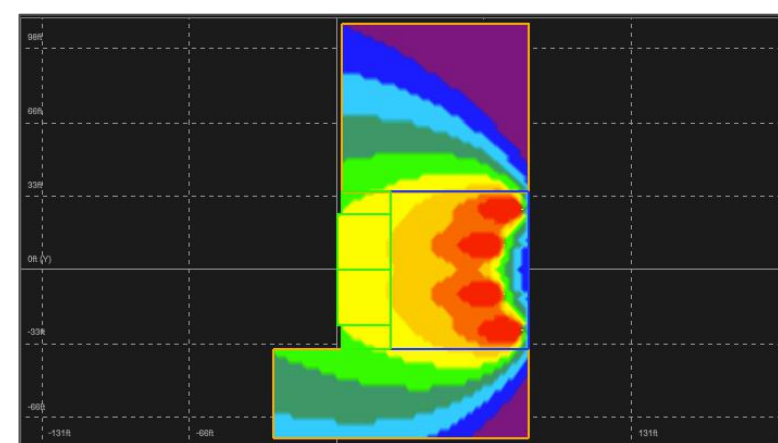

DATE
2-Nov-22

SCALE
NO SCALE

FILENAME
HW SPEAKER PREDICTIONS.DWG

5000 HZ

10000 HZ

20000 HZ

40000 HZ

FRANKIE & CHARLIE
Terrifying You Since 1831