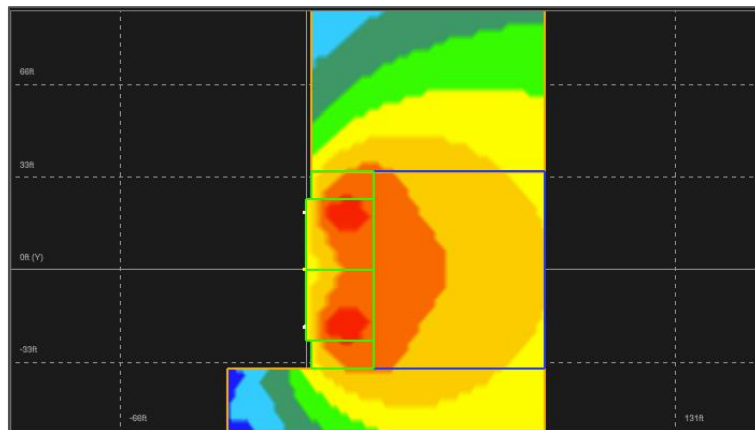

1 / 5

DATE
2-Nov-22

SCALE
NO SCALE

FILENAME
HW SPEAKER PREDICTIONS.DWG

5000 HZ

10000 HZ

20000 HZ

40000 HZ