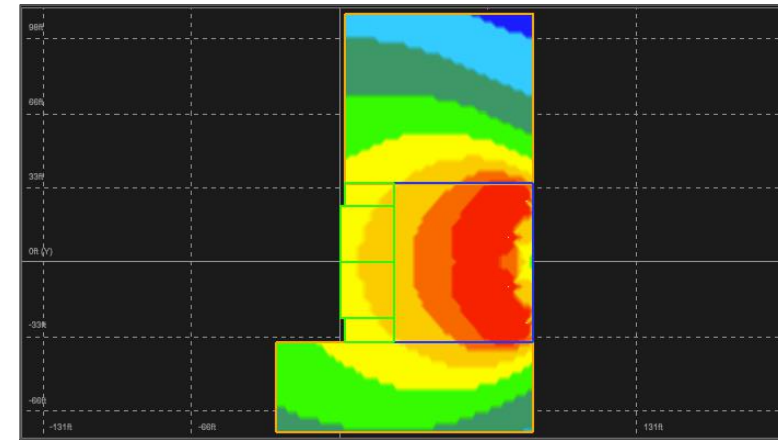

SHOW
HILLOWEEN

VENUE
HISTORIC MITCHELL
COUNTY COURTHOUSE

DESIGNER
MATTHEW KUPFERER

DRAFTER
JAEDON HARPE

NOTES

TITLE
SPEAKER
PREDICTIONS
SURROUNDS

PLATE

4
/ 5

DATE
2-Nov-22

SCALE
NO SCALE

FILENAME
HW SPEAKER PREDICTIONS.DWG

5000 HZ

10000 HZ

20000 HZ

40000 HZ

FRANKIE & CHARLIE
Terrifying You Since 1831