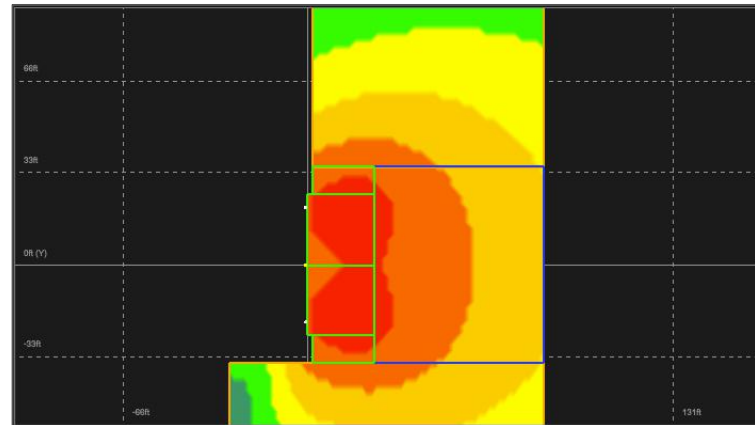

FRANKIE & CHARLIE
Terrifying You Since 1831

SHOW
HILLOWEEN

VENUE
HISTORIC MITCHELL
COUNTY COURTHOUSE

DESIGNER
MATTHEW KUPFERER

DRAFTER
JAEDON HARPE

NOTES

TITLE
SPEAKER
PREDICTIONS
MAIN

PLATE

1 / 5

DATE
2-Nov-22

SCALE
NO SCALE

FILENAME
HW SPEAKER PREDICTIONS.DWG

5000 HZ