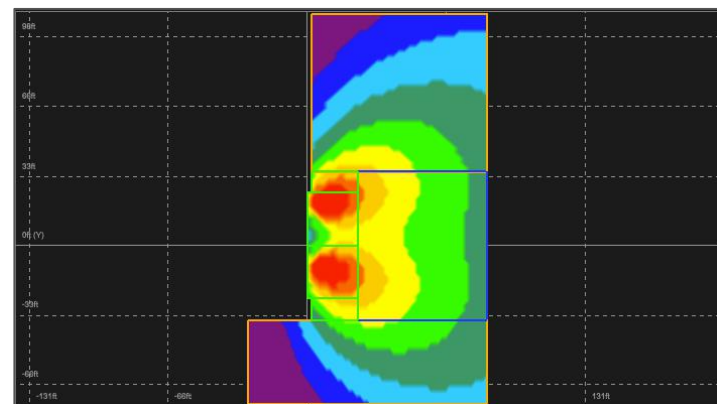

2 / 5

DATE
2-Nov-22 | SCALE
NO SCALE

FILENAME
HW SPEAKER PREDICTIONS.DWG

5000 HZ

10000 HZ

20000 HZ

40000 HZ

FRANKIE & CHARLIE
Terrifying You Since 1831