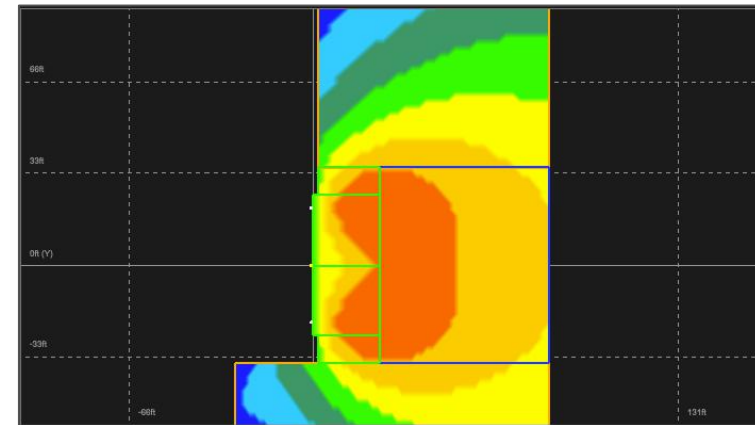

1 / 5

DATE
2-Nov-22

SCALE
NO SCALE

FILENAME
HW SPEAKER PREDICTIONS.DWG

5000 HZ

10000 HZ

20000 HZ

40000 HZ