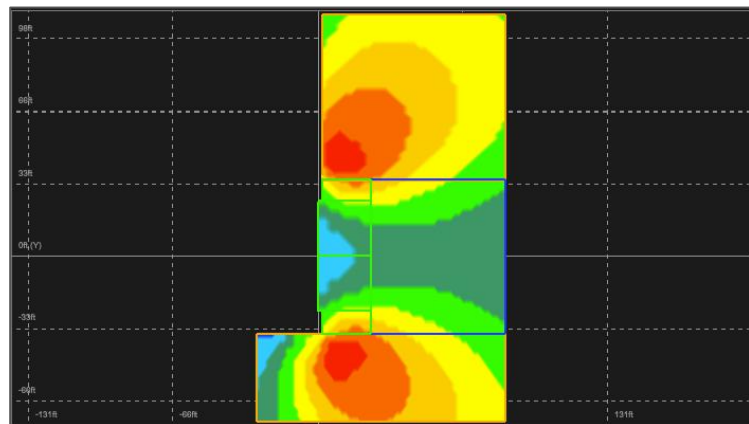

DATE
2-Nov-22

SCALE
NO SCALE

FILENAME
HW SPEAKER PREDICTIONS.DWG

5000 HZ

10000 HZ

20000 HZ

40000 HZ

FRANKIE & CHARLIE
Terrifying You Since 1831