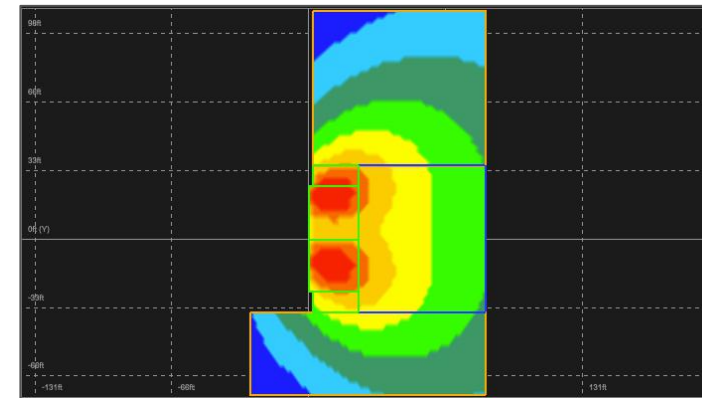

2 / 5

DATE
2-Nov-22 | SCALE
NO SCALE

FILENAME
HW SPEAKER PREDICTIONS.DWG

5000 HZ

10000 HZ

20000 HZ

40000 HZ

FRANKIE & CHARLIE
Terrifying You Since 1831