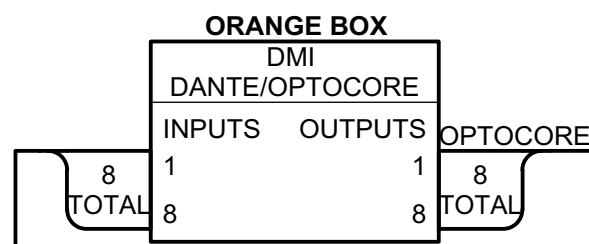

UP STAGE RIGHT

FRONT OF HOUSE

ON STAGE

UP STAGE LEFT

BRIGHAM YOUNG UNIVERSITY - PARDOE THEATRE		
THE MOUSETRAP		
INPUT DIAGRAM		DWG. #
DIRECTOR: DAVID MORGAN		1
DESIGNER: MATTHEW KUPFERER		OF: 3 TOTAL
ENGINEER: GABRIELLA WARNICK		SCALE: NONE
DATE: 26 OCT. 2018	VERSION: FINAL	

BRIGHAM YOUNG UNIVERSITY - PARDOE THEATRE		
THE MOUSETRAP		
OUTPUT DIAGRAM		DWG. #
DIRECTOR: DAVID MORGAN		2
DESIGNER: MATTHEW KUPFERER		OF: 3 TOTAL
ENGINEER: GABRIELLA WARNICK		SCALE: NONE
DATE: 26 OCT. 2018	VERSION: FINAL	