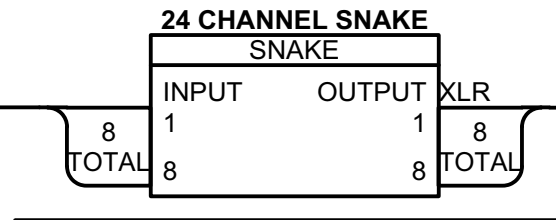

UP STAGE RIGHT

FRONT OF HOUSE

ON STAGE

UP STAGE LEFT

BRIGHAM YOUNG UNIVERSITY - PARDOE THEATRE		
THE MOUSETRAP		
INPUT DIAGRAM		DWG. #
DIRECTOR: DAVID MORGAN		1
DESIGNER: MATTHEW KUPFERER		OF: 3 TOTAL
ENGINEER: GABRIELLA WARNICK		SCALE: NONE
DATE: 26 OCT. 2018	VERSION: FINAL	

BRIGHAM YOUNG UNIVERSITY - PARDOE THEATRE		
THE MOUSETRAP		
OUTPUT DIAGRAM		DWG. #
DIRECTOR: DAVID MORGAN		2
DESIGNER: MATTHEW KUPFERER		OF: 3 TOTAL
ENGINEER: GABRIELLA WARNICK		SCALE: NONE
DATE: 26 OCT. 2018	VERSION: FINAL	