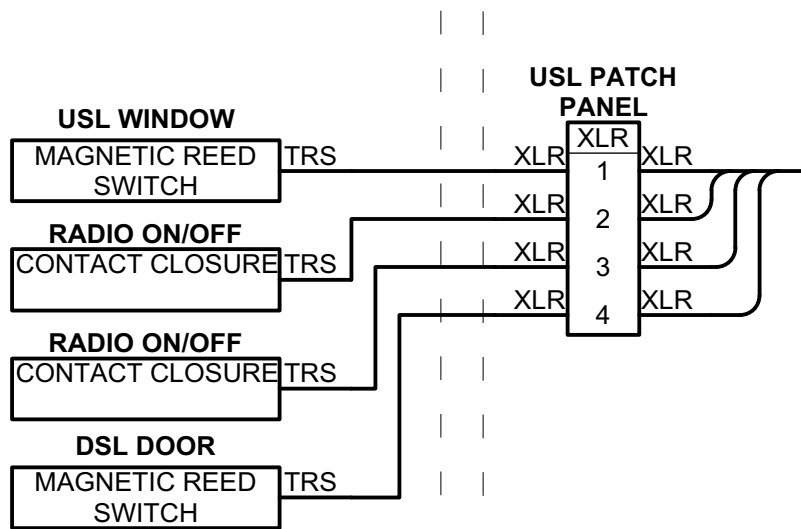

UP STAGE RIGHT

FRONT OF HOUSE

ON STAGE

UP STAGE LEFT

BRIGHAM YOUNG UNIVERSITY - PARDOE THEATRE		
THE MOUSETRAP		
INPUT DIAGRAM		DWG. #
DIRECTOR: DAVID MORGAN		1
DESIGNER: MATTHEW KUPFERER		OF: 3 TOTAL
ENGINEER: GABRIELLA WARNICK		SCALE: NONE
DATE: 26 OCT. 2018	VERSION: FINAL	

BRIGHAM YOUNG UNIVERSITY - PARDOE THEATRE		
THE MOUSETRAP		
OUTPUT DIAGRAM		DWG. #
DIRECTOR: DAVID MORGAN		2
DESIGNER: MATTHEW KUPFERER		OF: 3 TOTAL
ENGINEER: GABRIELLA WARNICK		SCALE: NONE
DATE: 26 OCT. 2018	VERSION: FINAL	