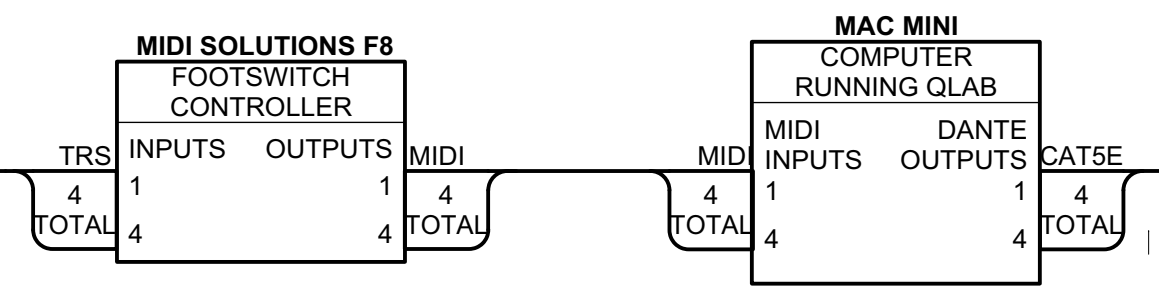

UP STAGE RIGHT

FRONT OF HOUSE

ON STAGE

UP STAGE LEFT

BRIGHAM YOUNG UNIVERSITY - PARDOE THEATRE		
THE MOUSETRAP		
INPUT DIAGRAM		DWG. #
DIRECTOR: DAVID MORGAN		1
DESIGNER: MATTHEW KUPFERER		OF: 3 TOTAL
ENGINEER: GABRIELLA WARNICK		SCALE: NONE
DATE: 26 OCT. 2018	VERSION: FINAL	

BRIGHAM YOUNG UNIVERSITY - PARDOE THEATRE		
THE MOUSETRAP		
OUTPUT DIAGRAM		DWG. #
DIRECTOR: DAVID MORGAN		2
DESIGNER: MATTHEW KUPFERER		OF: 3 TOTAL
ENGINEER: GABRIELLA WARNICK		SCALE: NONE
DATE: 26 OCT. 2018	VERSION: FINAL	