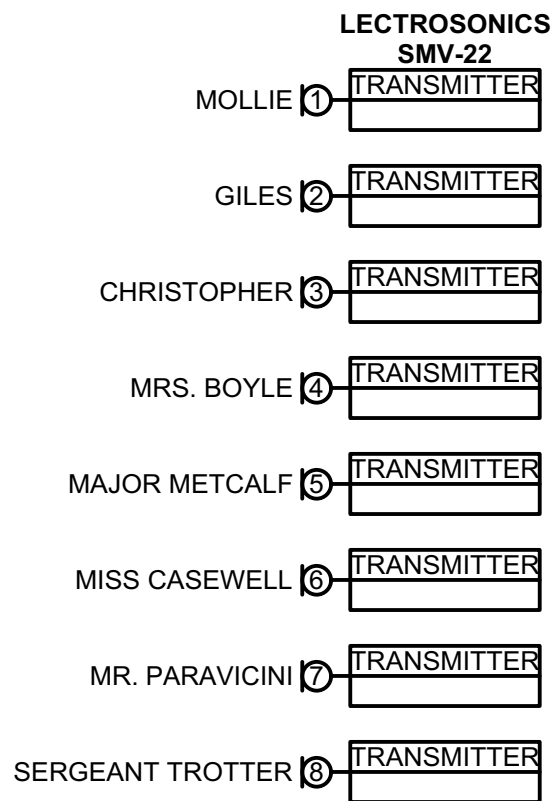

UP STAGE RIGHT

FRONT OF HOUSE

ON STAGE

UP STAGE LEFT

BRIGHAM YOUNG UNIVERSITY - PARDOE THEATRE		
THE MOUSETRAP		
INPUT DIAGRAM		DWG. #
DIRECTOR: DAVID MORGAN		1
DESIGNER: MATTHEW KUPFERER		OF: 3 TOTAL
ENGINEER: GABRIELLA WARNICK		SCALE: NONE
DATE: 26 OCT. 2018	VERSION: FINAL	

BRIGHAM YOUNG UNIVERSITY - PARDOE THEATRE		
THE MOUSETRAP		
OUTPUT DIAGRAM		DWG. #
DIRECTOR: DAVID MORGAN		2
DESIGNER: MATTHEW KUPFERER		OF: 3 TOTAL
ENGINEER: GABRIELLA WARNICK		SCALE: NONE
DATE: 26 OCT. 2018	VERSION: FINAL	