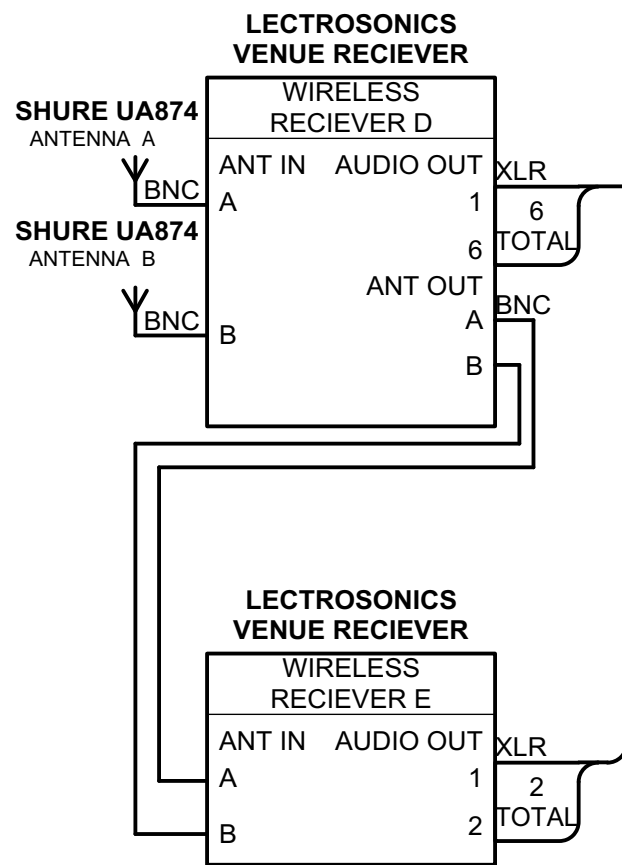

UP STAGE RIGHT

FRONT OF HOUSE

ON STAGE

UP STAGE LEFT

BRIGHAM YOUNG UNIVERSITY - PARDOE THEATRE		
THE MOUSETRAP		
INPUT DIAGRAM		DWG. #
DIRECTOR: DAVID MORGAN		1
DESIGNER: MATTHEW KUPFERER		OF: 3 TOTAL
ENGINEER: GABRIELLA WARNICK		SCALE: NONE
DATE: 26 OCT. 2018	VERSION: FINAL	

BRIGHAM YOUNG UNIVERSITY - PARDOE THEATRE		
THE MOUSETRAP		
OUTPUT DIAGRAM		DWG. #
DIRECTOR: DAVID MORGAN		2
DESIGNER: MATTHEW KUPFERER		OF: 3 TOTAL
ENGINEER: GABRIELLA WARNICK		SCALE: NONE
DATE: 26 OCT. 2018	VERSION: FINAL	