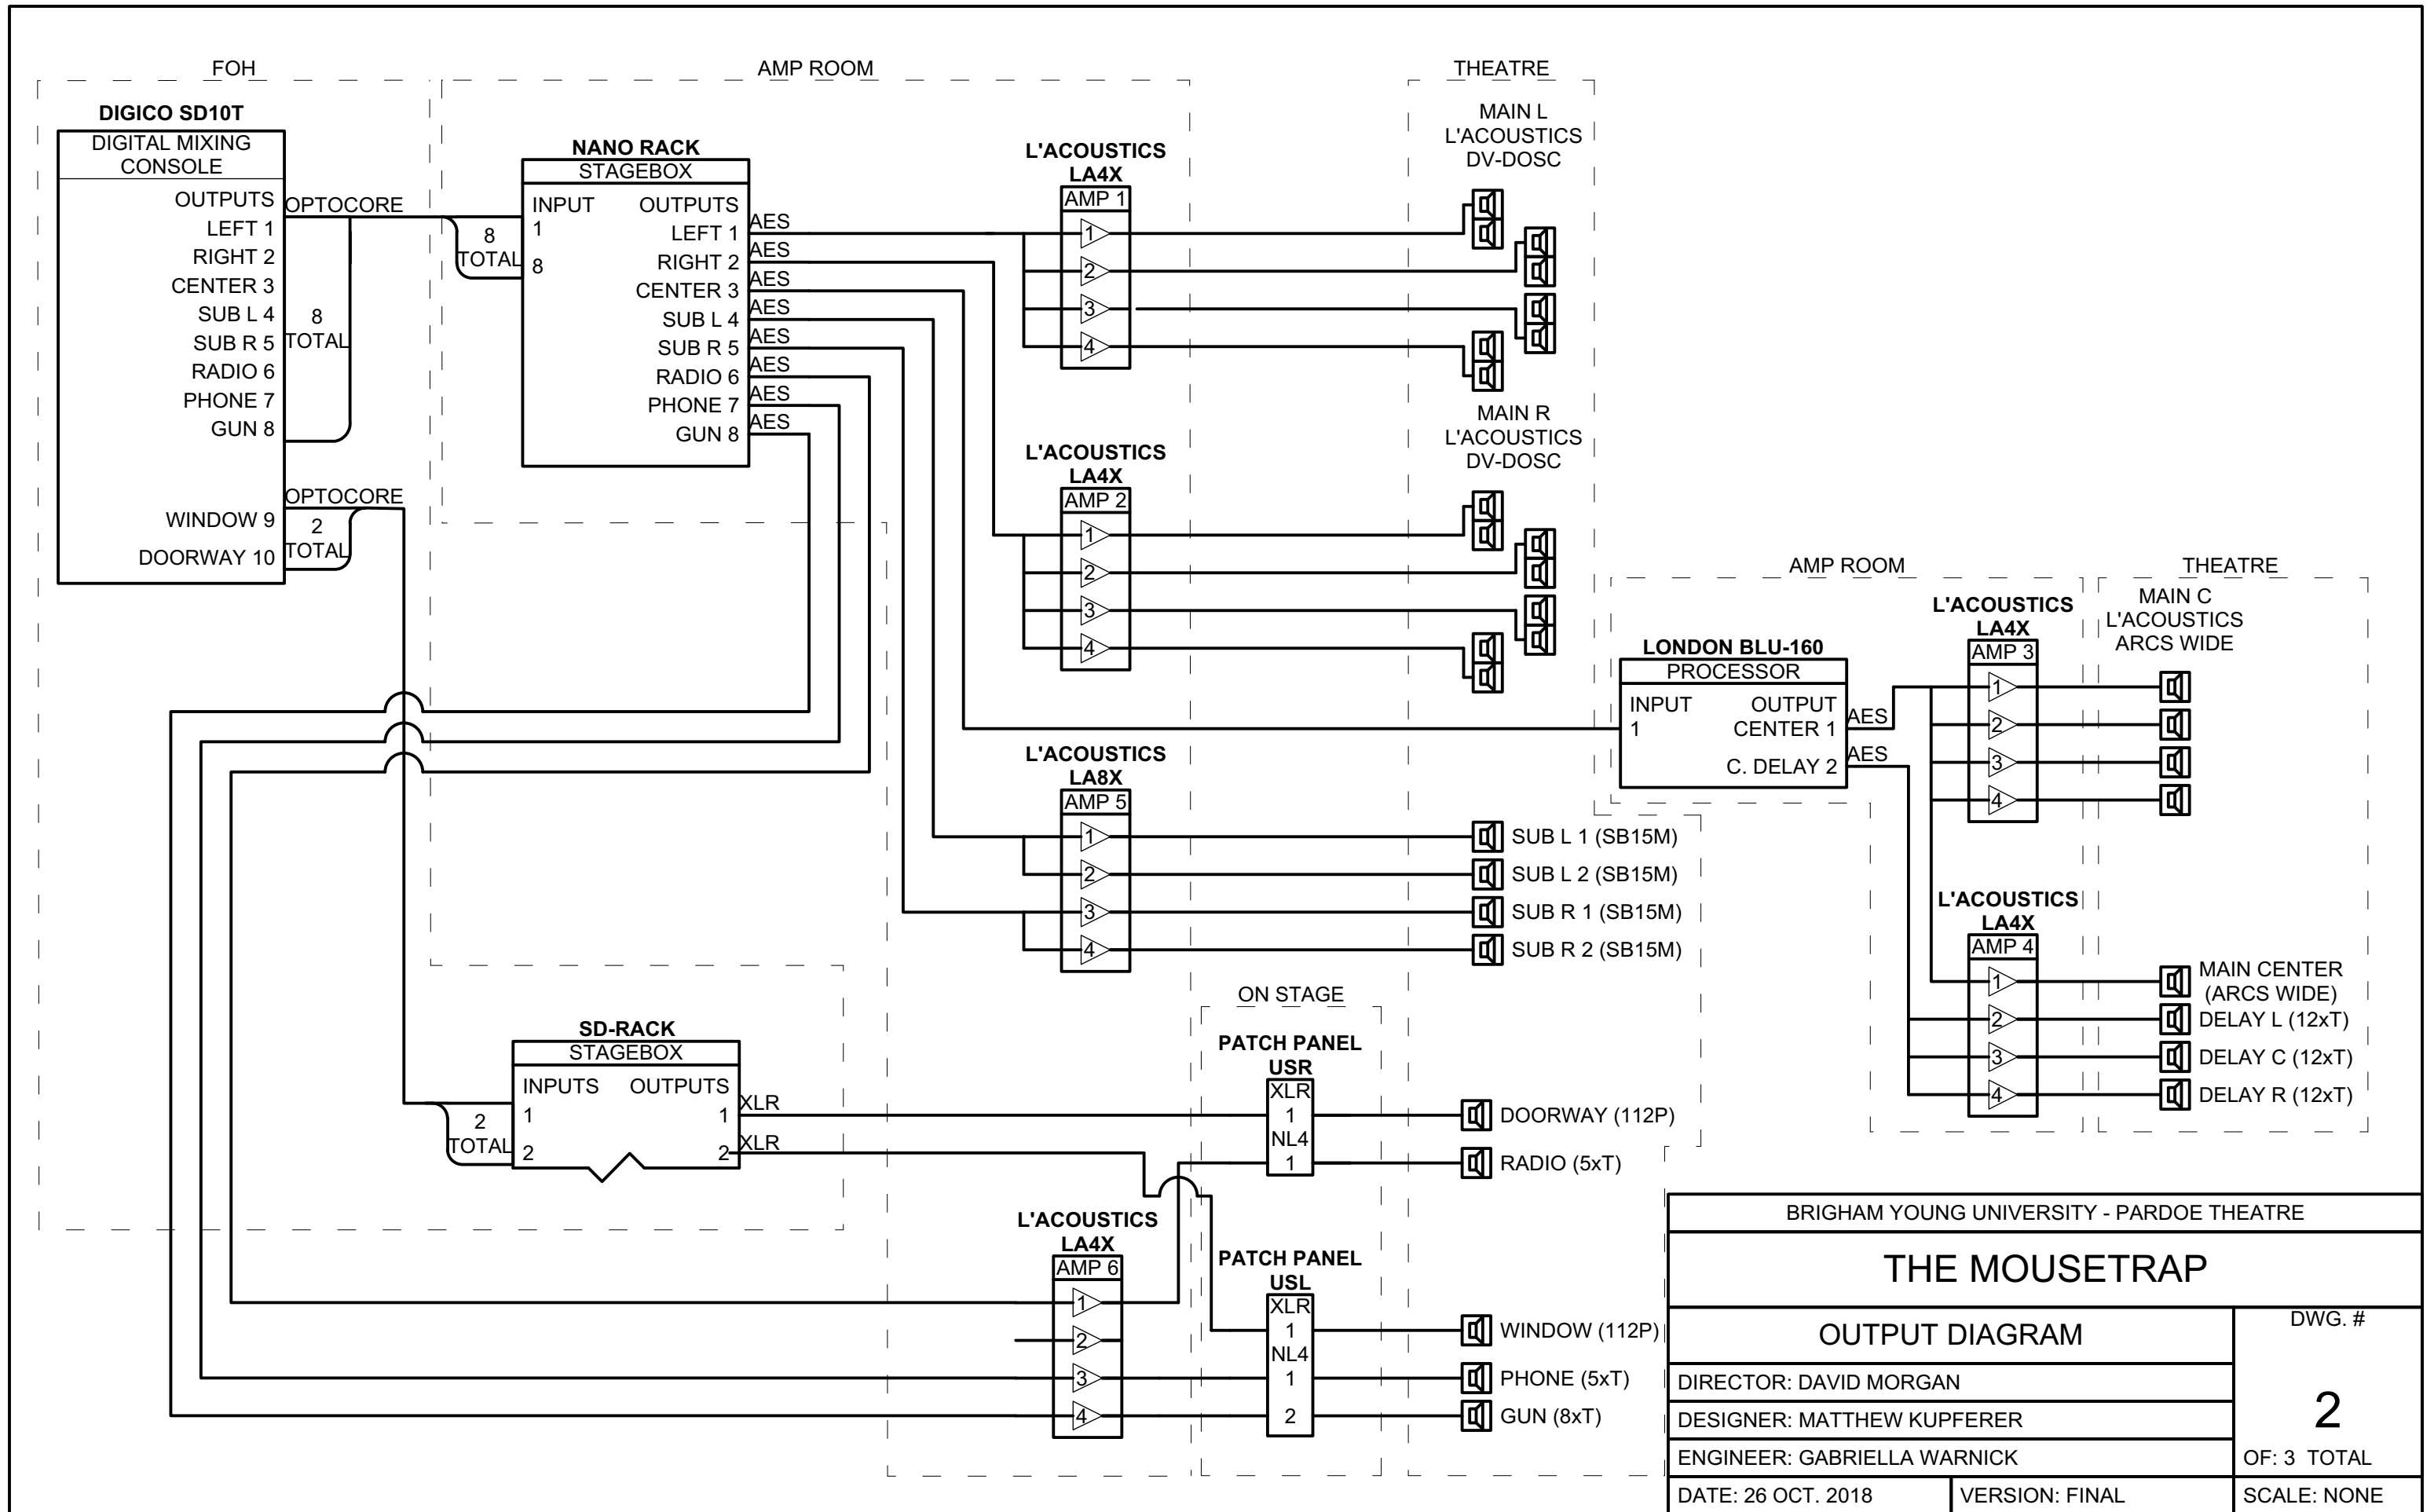

UP STAGE RIGHT

FRONT OF HOUSE

ON STAGE

UP STAGE LEFT

BRIGHAM YOUNG UNIVERSITY - PARDOE THEATRE		
THE MOUSETRAP		
INPUT DIAGRAM		DWG. #
DIRECTOR: DAVID MORGAN		1
DESIGNER: MATTHEW KUPFERER		OF: 3 TOTAL
ENGINEER: GABRIELLA WARNICK		SCALE: NONE
DATE: 26 OCT. 2018	VERSION: FINAL	

BRIGHAM YOUNG UNIVERSITY - PARDOE THEATRE		
THE MOUSETRAP		
OUTPUT DIAGRAM		DWG. #
DIRECTOR: DAVID MORGAN		2
DESIGNER: MATTHEW KUPFERER		OF: 3 TOTAL
ENGINEER: GABRIELLA WARNICK		SCALE: NONE
DATE: 26 OCT. 2018	VERSION: FINAL	