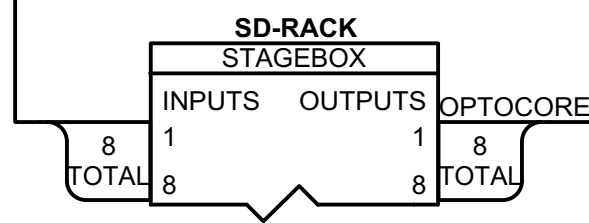

UP STAGE RIGHT

FRONT OF HOUSE

ON STAGE

UP STAGE LEFT

BRIGHAM YOUNG UNIVERSITY - PARDOE THEATRE		
THE MOUSETRAP		
INPUT DIAGRAM		DWG. #
DIRECTOR: DAVID MORGAN		1
DESIGNER: MATTHEW KUPFERER		OF: 3 TOTAL
ENGINEER: GABRIELLA WARNICK		SCALE: NONE
DATE: 26 OCT. 2018	VERSION: FINAL	

BRIGHAM YOUNG UNIVERSITY - PARDOE THEATRE		
THE MOUSETRAP		
OUTPUT DIAGRAM		DWG. #
DIRECTOR: DAVID MORGAN		2
DESIGNER: MATTHEW KUPFERER		OF: 3 TOTAL
ENGINEER: GABRIELLA WARNICK		SCALE: NONE
DATE: 26 OCT. 2018	VERSION: FINAL	